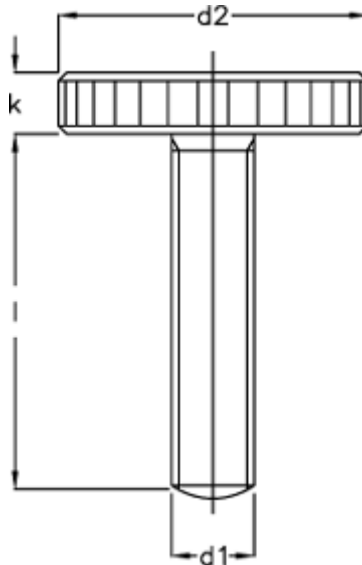

Article number: 20701611

Description: E+G Flat knurled thumb screw DIN 653-M5-20

Measures

d1 = M5

d2 = 20

K = 4.0

Length l = 20